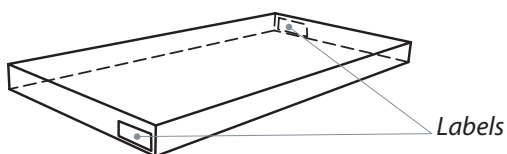

SPECIFICATIONS

DESIGN

Finishes: Glossy white / Glossy black
Structure: alveolar panel + steel tube
Shelves: alveolar panel

DESIGN

VESA: until 600x400
Orientation angle: 30° on each side

MAXIMUM LOAD

Screen mount: 132.2 lbs - 60 kg
Upper shelf : 88.1 lbs - 40 kg
Internal shelves : 88.1 lbs - 40 kg

USABLE DIMENSIONS

Overall dimensions (W x H x D): 59" x 47.6" x 17.7" / 1500 x 1210 x 450 mm
Upper shelf (W x D): 59" x 17.7" / 1500 x 450 mm
Internal shelves (W x D): two compartments of 27.8" x 10.2" x 17.7" / 705 x 260 x 450 mm

PACKAGING

Delivered disassembled with screws kit, mounting instructions and tools
Quantity/box: 1 – **Type:** Brown cardboard
Dimensions (W x H x D): 1600 x 650 x 165 mm
Net Weight: 40 kg
Gross Weight: 45.5 kg

GenCode: 3760108801820