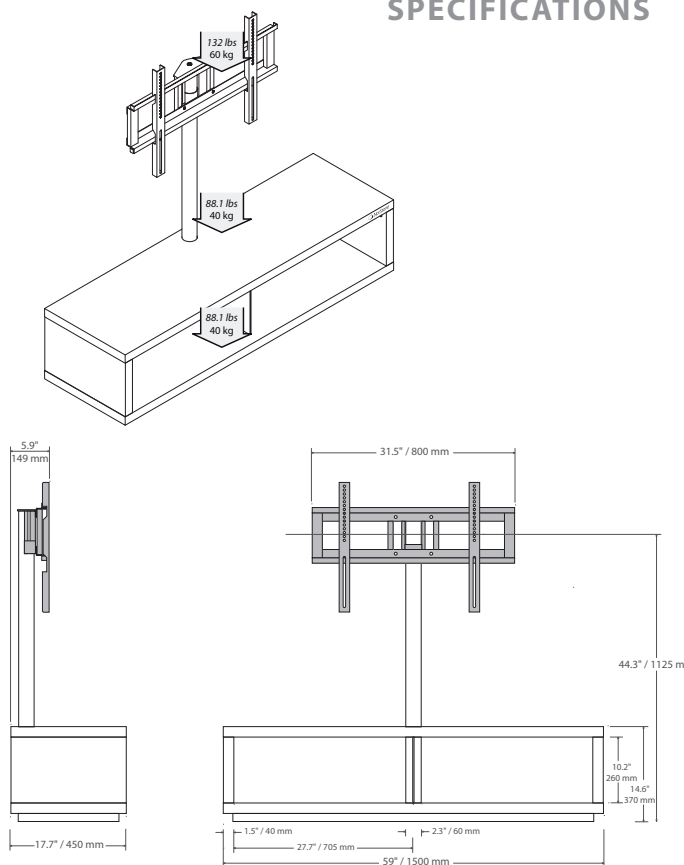

SPECIFICATIONS

DESIGN

Finishes: Glossy white / Glossy black
Structure: alveolar panel + steel tube
Shelves: alveolar panel

DESIGN

VESA: until 600x400
Orientation angle: 30° on each side

MAXIMUM LOAD

Screen mount: 132.2 lbs - 60 kg
Upper shelf : 88.1 lbs - 40 kg
Internal shelves : 88.1 lbs - 40 kg

USABLE DIMENSIONS

Overall dimensions (W x H x D): 59" x 47.6" x 17.7" / 1500 x 1210 x 450 mm
Upper shelf (W x D): 59" x 17.7" / 1500 x 450 mm
Internal shelves (W x D): two compartments of 27.8" x 10.2" x 17.7" / 705 x 260 x 450 mm

PACKAGING

Delivered disassembled with screws kit, mounting instructions and tools
Quantity/box: 1 – **Type:** Brown cardboard
Dimensions (W x H x D): 1600 x 650 x 165 mm
Net Weight: 40 kg
Gross Weight: 45.5 kg

GenCode: 3760108801820